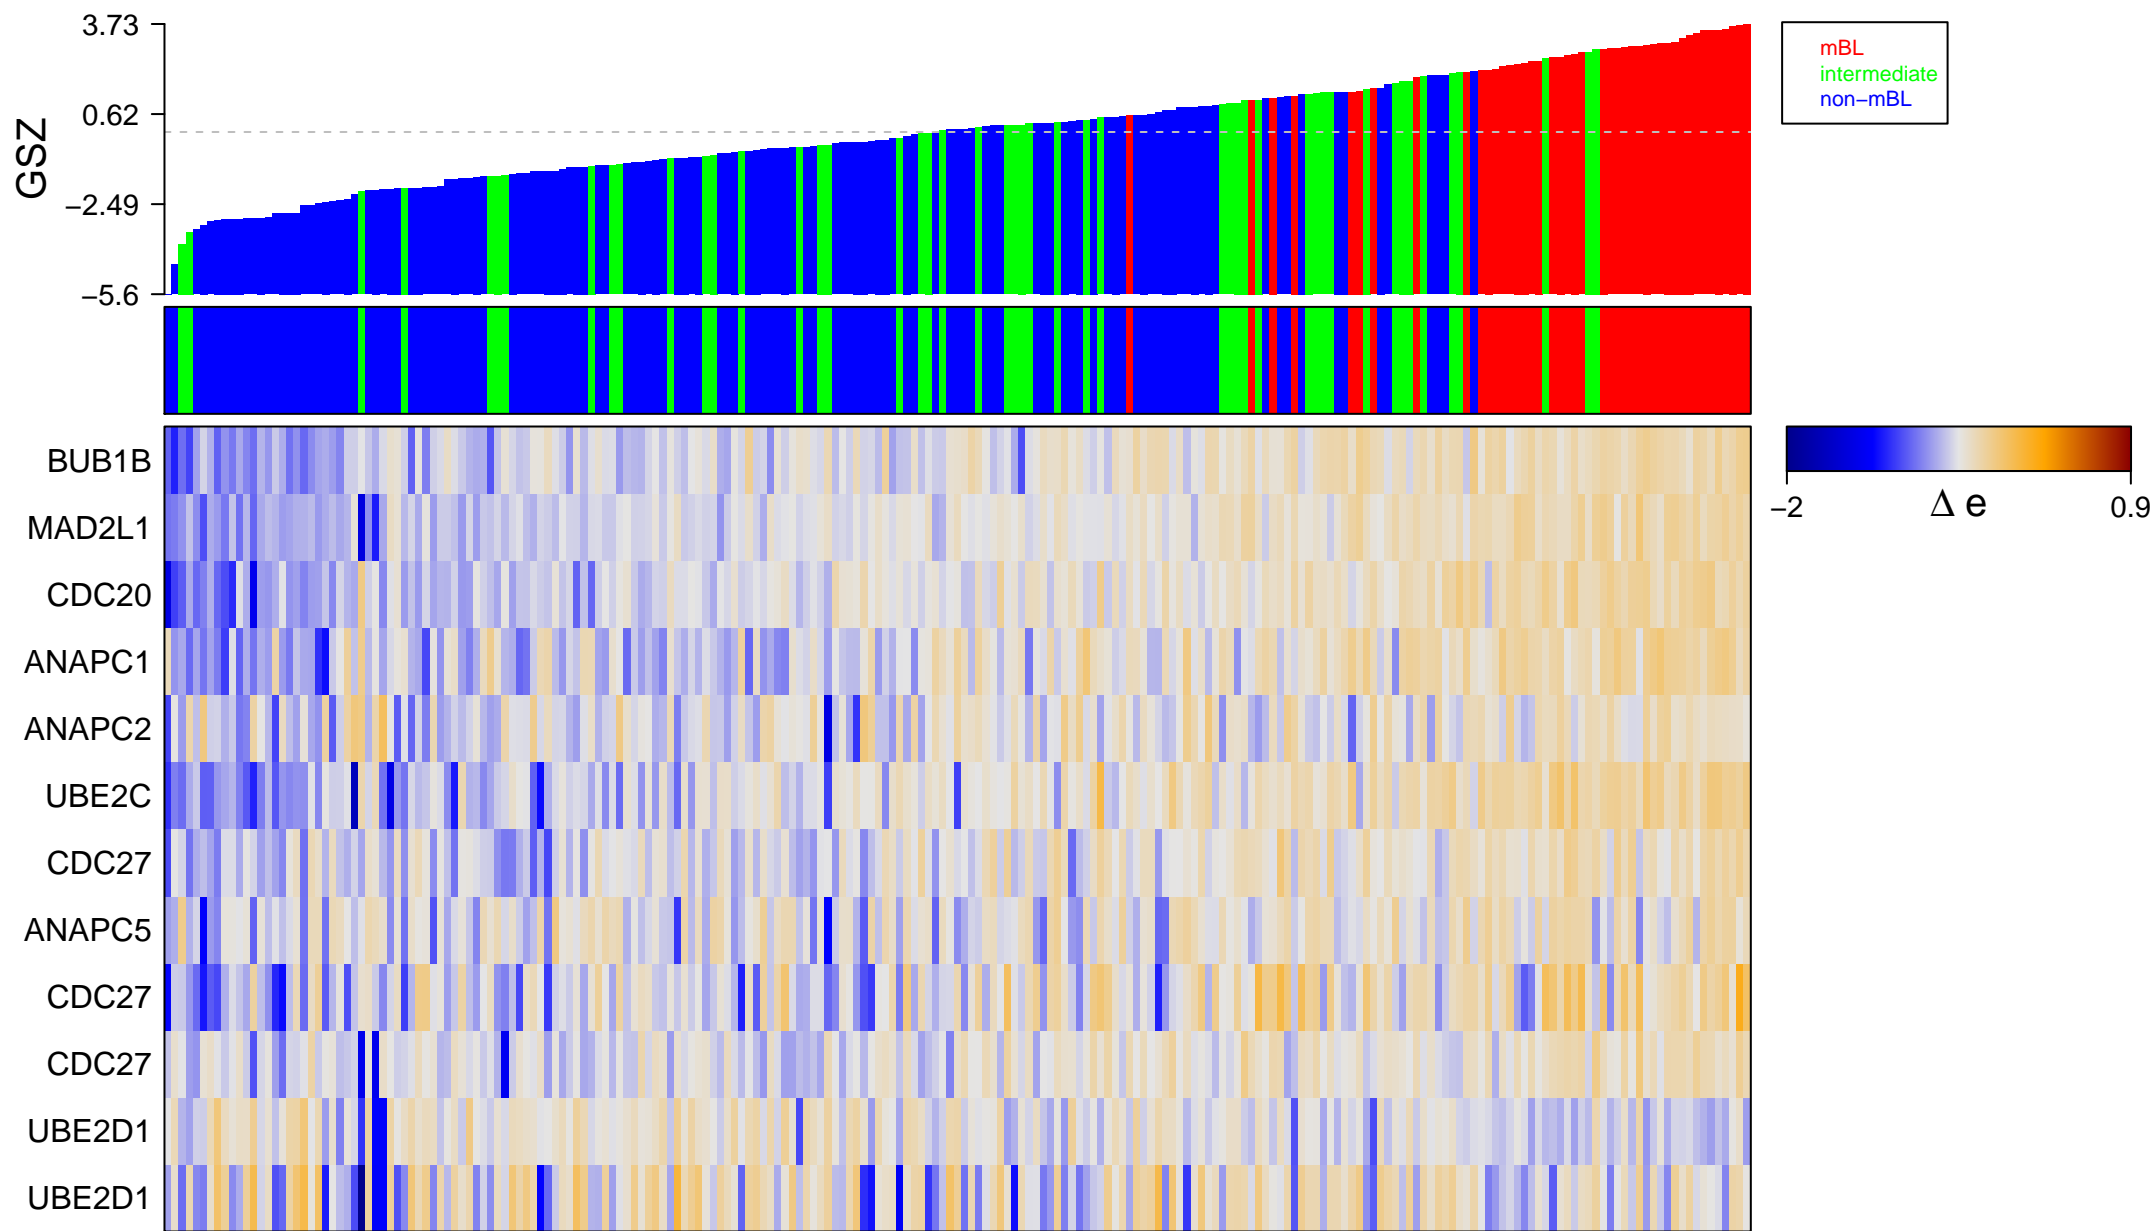

# OLYTIC\_ACTIVITY\_OF\_APC\_C\_REQUIRED\_FOR\_THE\_ONSET\_OF\_ANAPHASE\_BY\_MITOTIC\_SPIN

# ACTIVITY\_OF\_APC\_C\_REQUIRED\_FOR\_THE\_ONSET\_OF\_ANAPHASE\_BY\_MITOTIC\_SPINDLE\_CHECKPOINT

■ on  
■ -  
□ off

APC\_C\_ACTIVITY\_REQUIRED\_FOR\_THE\_ONSET\_OF\_ANAPHASE\_BY\_MITOTIC\_S