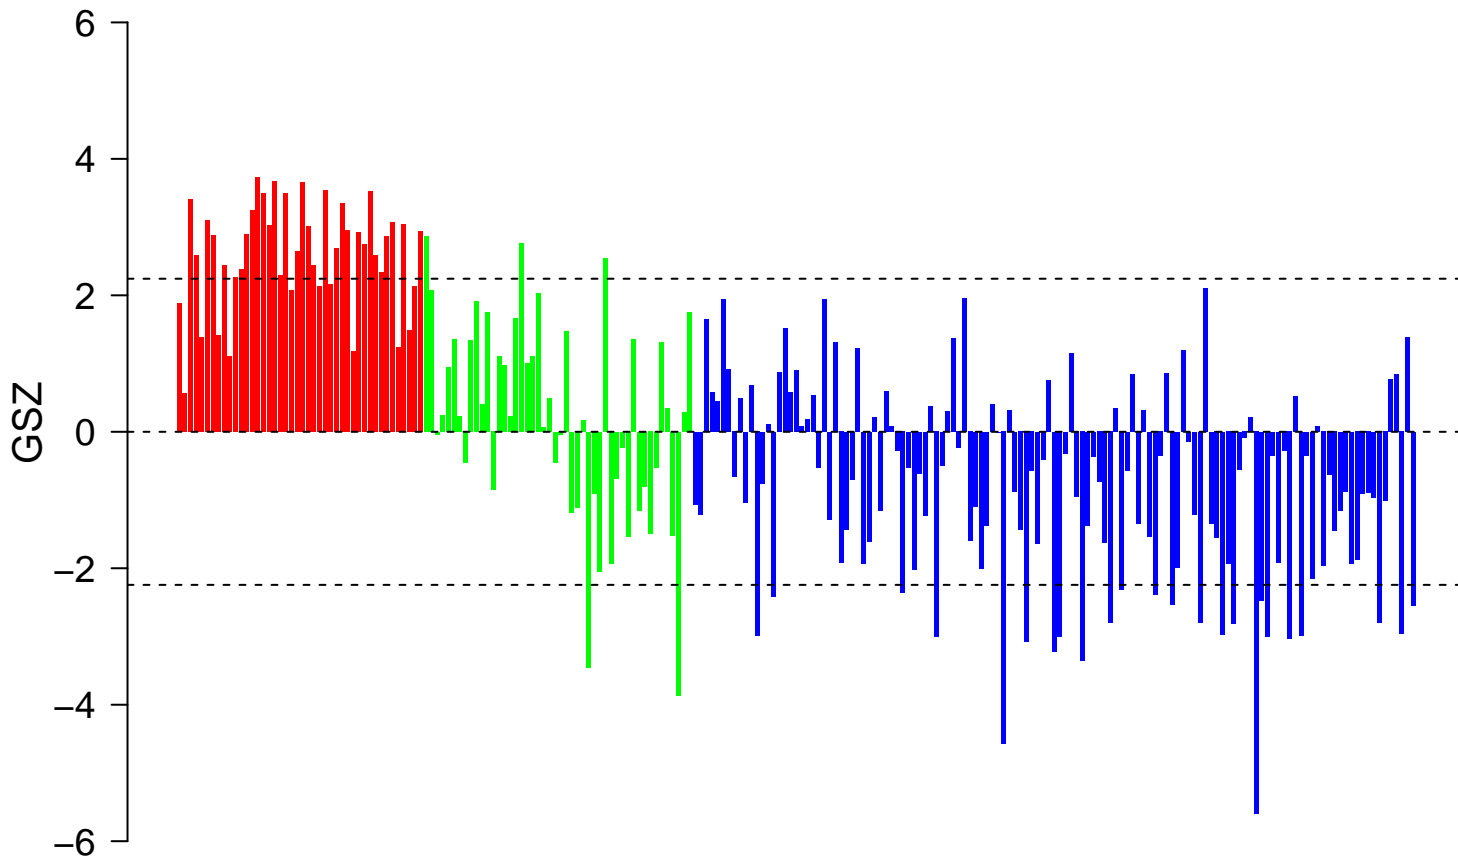

# OLYTIC\_ACTIVITY\_OF\_APC\_C\_REQUIRED\_FOR\_THE\_ONSET\_OF\_ANAPHASE\_BY\_MITOTIC\_SPIN

# ACTIVITY\_OF\_APC\_C\_REQUIRED\_FOR\_THE\_ONSET\_OF\_ANAPHASE\_BY\_MITOTIC\_SPINDLE\_CHECKPOINT

■ on  
■ -  
□ off

APC\_C\_ACTIVITY\_REQUIRED\_FOR\_THE\_ONSET\_OF\_ANAPHASE\_BY\_MITOTIC\_S